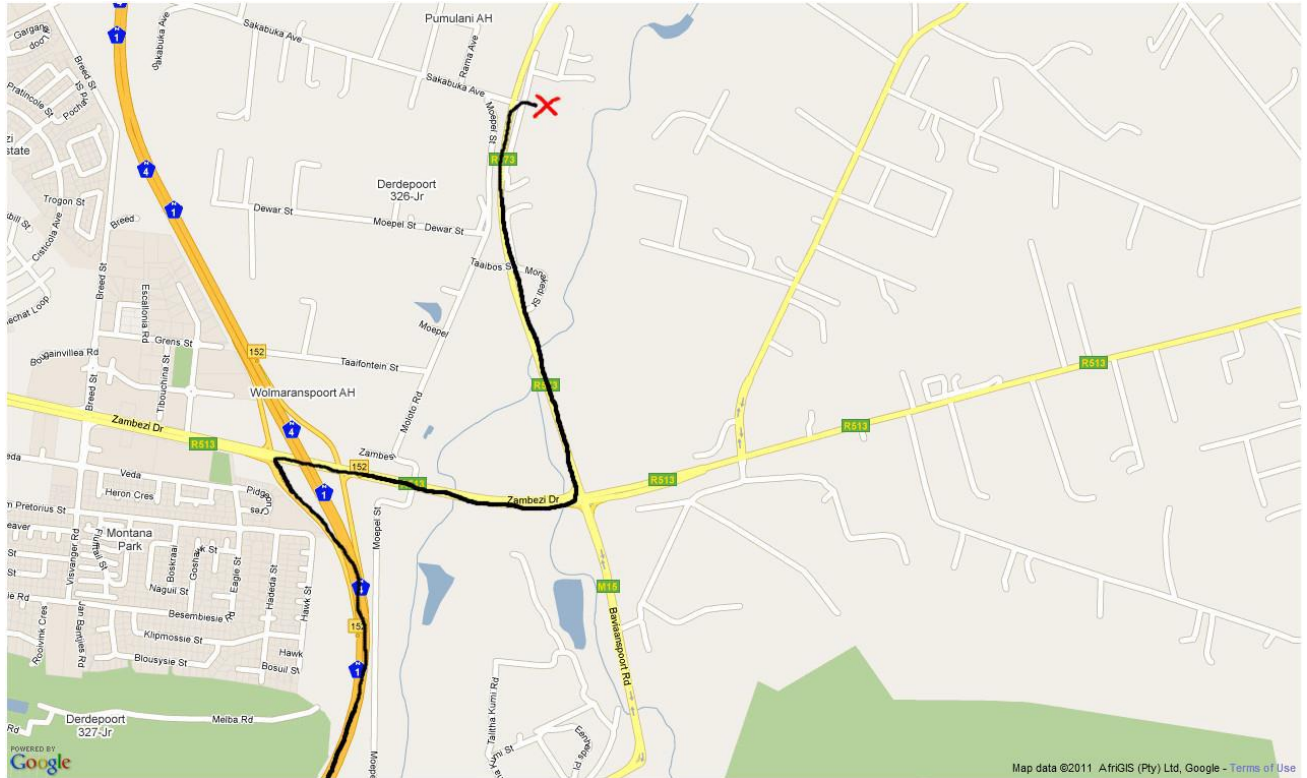

### DIRECTIONS FROM THE N1:

Take the Zambesi/Sefako Makgatho off-ramp, direction East (Cullinan)

At the Tshwane China Mall, turn left onto the R573 (Moloto Kwamahlanga Road)

Follow the road for approximately 1.8km.

### AANWYSINGS VANAF DIE N1:

Neem die Zambesi/Sefako Makgatho afrit in ‘n Oosterlike rigting (Cullinan)

By die Tshwane/China Mall, draai links na die R573 (Moloto/Kwamahlanga Pad)

Volg die pad vir ongeveer 1.8 km